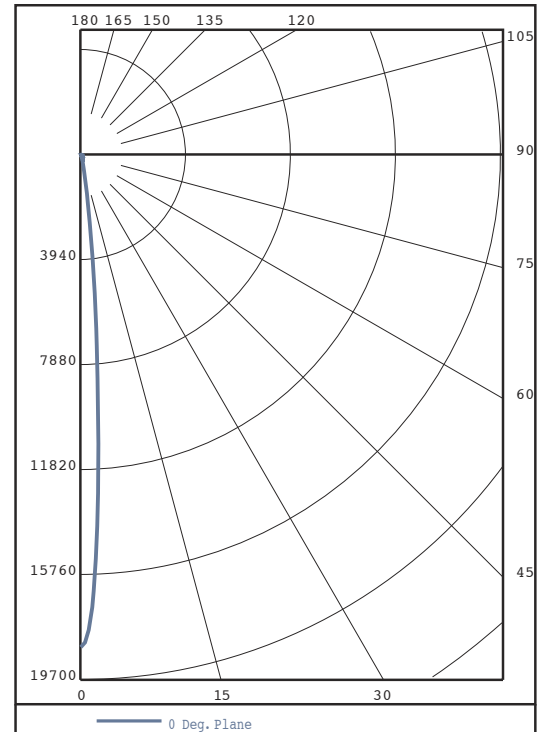

Dimensions

1 YEAR WARRANTY

3 YEAR LED & DRIVER WARRANTY

Photometrics

Data taken from IES File #14171
All measurements in footcandles.

Photometrics

Candela Plot in Polar Coordinates

Docklight & Dockarm Combo Package