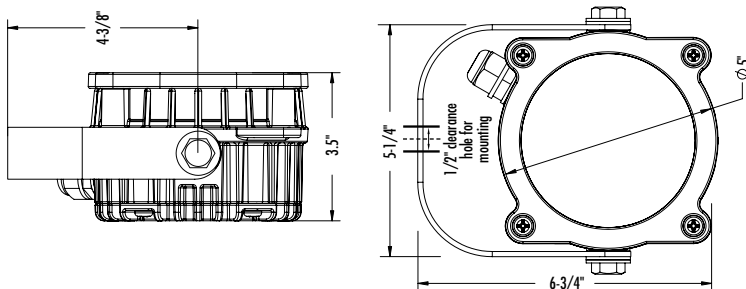

- Very uniform spot with an average of 6 FC at back of 53 foot trailer. (This exceeds IESNA Industry recommendation for loading docks).
- Only 16 watts! Uses 82% less energy than 90 watt PAR38 halogen
- Long Life: 50,000 hours
- Easy retrofit to existing dockarms
- Smaller profile and only 4.5 lbs.

Dimensions

1 YEAR WARRANTY

3 YEAR LED & DRIVER WARRANTY

Photometrics

Data taken from IES File #14171
All measurements in footcandles.

Photometrics

Candela Plot in Polar Coordinates

Docklight & Dockarm Combo Package