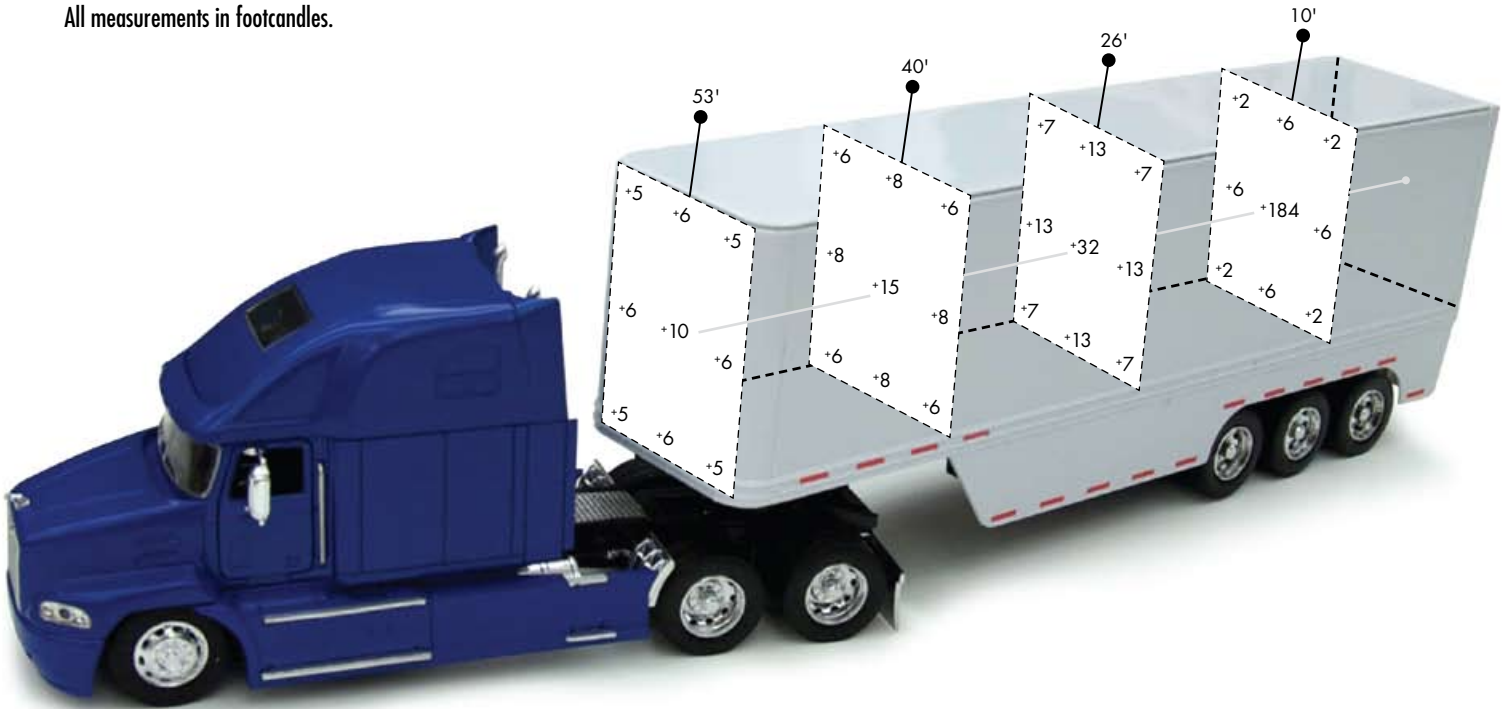

Dimensions

1 YEAR WARRANTY

3 YEAR LED & DRIVER WARRANTY

Photometrics

Data taken from IES File #14171
All measurements in footcandles.

Photometrics

Candela Plot in Polar Coordinates

Docklight & Dockarm Combo Package