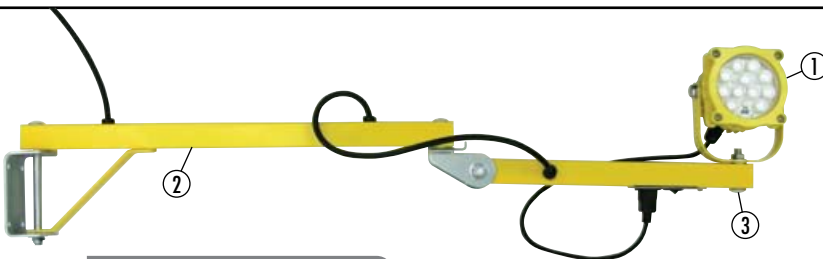

Docklight & Dockarm Combo Package

Part# LDL16WSYCOMBO In Formation

Included In Combo Package

1. LDL16WSY01   Standard 16W Docklight
2. LDA42   42" Dockarm with On/Off Switch
3. LDACC   Docklight Mounting Accessories

All components are delivered together in one complete package.