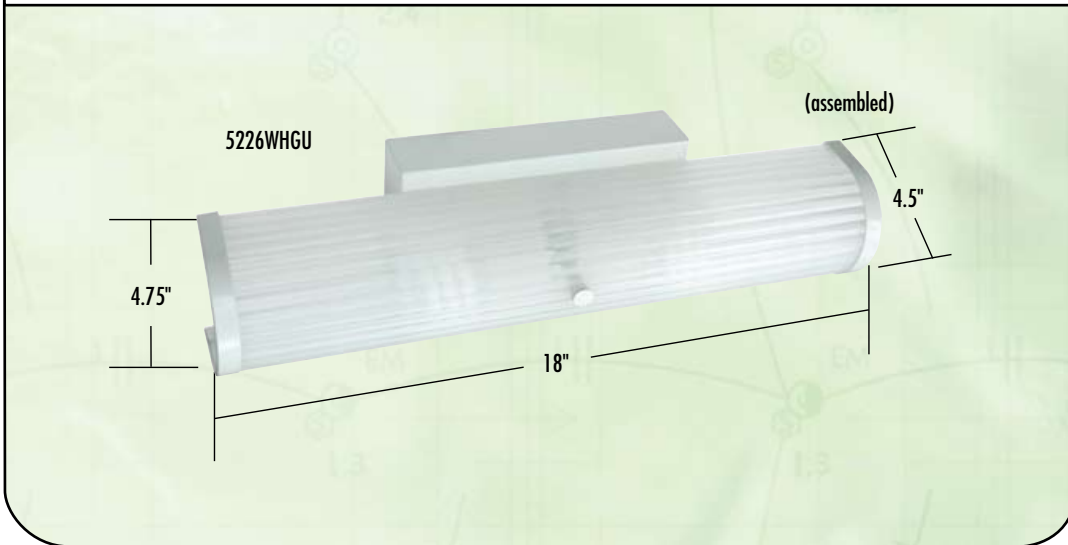

GU Bath Vanity Fixtures

13W GU24 Lamps – NPF, 10,000 hours lamp life

Item Number	Description	Lamp Wattage	Incandescent Wattage Comparison	Initial Lumens	Input Line Current	Total Harmonic Distortion	Power Factor	Replacement Lamp
5226WHGU	2 x 13W GU24 bath vanity, white finish	13	60	1800	.44A	<150%	>.50	33113SP

GU24 Lamp

Specifications (at full brightness)

End of Life Protection.....	Yes
Ballast Type	Electronic
Starting Method	Modified Rapid Start
Input Line Voltage	120VAC
Input Line Frequency	50/60HZ
Lamp Life (rated)	10,000 Hours
Color Temperature	2700°K
Color Rendering Index	82
Minimum Starting Temperature	0 ° F
Maximum Operating Temperature.....	160 ° F
U.L. / C.U.L. Listed	Yes
FCC Compliance	Part 18, Subpart C
Lamp Operating Frequency	45 KHZ
Maximum Open Circuit Voltage	600V