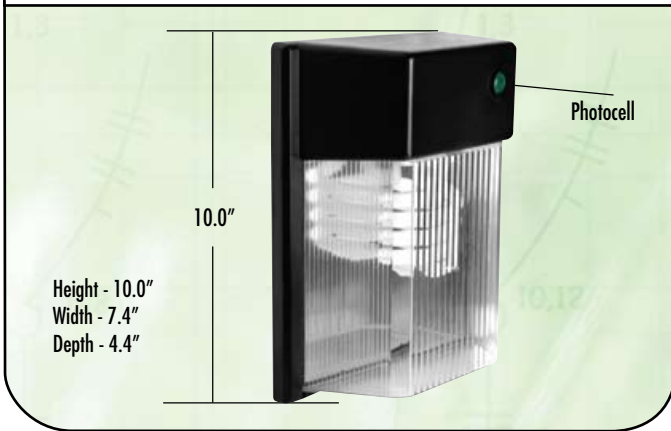

GU24 Outdoor Wall Pack Specifications

GU24 Lamps – GU24 Base, NPF Compact Fluorescent, 10,000 Hours Lamp life

Item Number	Wattage	Incandescent Wattage Comparison	Description	Initial Lumens	Input Line Current	Height (Inches)	Width (Inches)	Replacement Lamp																																			
57013BPCGU	13	60	Outdoor Wal Pack Black, Prismatic diffuser, Photocell	900	.22A	10	7.4	33113SP																																			
57013WPCGU	13	60	Outdoor Wal Pack White, Prismatic diffuser, Photocell	900	.22A	10	7.4	33113SP																																			
57018BPCGU	18	75	Outdoor Wal Pack Black, Prismatic diffuser, Photocell	1200	.30A	10	7.4	33118SP																																			
57018WPCGU	18	75	Outdoor Wal Pack White, Prismatic diffuser, Photocell	1200	.30A	10	7.4	33118SP																																			
57023BPCGU	23	90	Outdoor Wal Pack Black, Prismatic diffuser, Photocell	1600	.38A	10	7.4	33123SP																																			
57023WPCGU	23	90	Outdoor Wal Pack White, Prismatic diffuser, Photocell	1600	.38A	10	7.4	33123SP																																			
57027BPCGU	27	100	Outdoor Wal Pack Black, Prismatic diffuser, Photocell	1800	.45A	10	7.4	33127SP																																			
57027WPCGU	27	100	Outdoor Wal Pack White, Prismatic diffuser, Photocell	1800	.45A	10	7.4 </tr <tr> <td>57032BPCGU</td> <td>32</td> <td>120</td> <td>Outdoor Wal Pack Black, Prismatic diffuser, Photocell</td> <td>2000</td> <td>.53A</td> <td>10</td> <td>7.4</td> <td>33132SP</td> </tr> <tr> <td>57032WPCGU</td> <td>32</td> <td>120</td> <td>Outdoor Wal Pack White, Prismatic diffuser, Photocell</td> <td>2000</td> <td>.53A</td> <td>10</td> <td>7.4</td> <td>33132SP</td> </tr> <tr> <td>57042BPCGU</td> <td>42</td> <td>150</td> <td>Outdoor Wal Pack Black, Prismatic diffuser, Photocell</td> <td>2500</td> <td>.70A</td> <td>10</td> <td>7.4</td> <td>33142SP</td> </tr> <tr> <td>57042WPCGU</td> <td>42</td> <td>150</td> <td>Outdoor Wal Pack White, Prismatic diffuser, Photocell</td> <td>2500</td> <td>.70A</td> <td>10</td> <td>7.4</td> <td>33142SP</td> </tr>	57032BPCGU	32	120	Outdoor Wal Pack Black, Prismatic diffuser, Photocell	2000	.53A	10	7.4	33132SP	57032WPCGU	32	120	Outdoor Wal Pack White, Prismatic diffuser, Photocell	2000	.53A	10	7.4	33132SP	57042BPCGU	42	150	Outdoor Wal Pack Black, Prismatic diffuser, Photocell	2500	.70A	10	7.4	33142SP	57042WPCGU	42	150	Outdoor Wal Pack White, Prismatic diffuser, Photocell	2500	.70A	10	7.4	33142SP
57032BPCGU	32	120	Outdoor Wal Pack Black, Prismatic diffuser, Photocell	2000	.53A	10	7.4	33132SP																																			
57032WPCGU	32	120	Outdoor Wal Pack White, Prismatic diffuser, Photocell	2000	.53A	10	7.4	33132SP																																			
57042BPCGU	42	150	Outdoor Wal Pack Black, Prismatic diffuser, Photocell	2500	.70A	10	7.4	33142SP																																			
57042WPCGU	42	150	Outdoor Wal Pack White, Prismatic diffuser, Photocell	2500	.70A	10	7.4	33142SP																																			