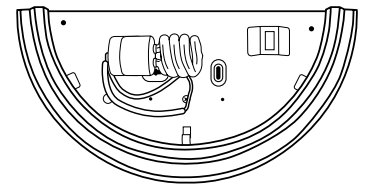

## Designer Collection – Wall Sconce

GU24 SpringLamps® (lamp included) GU24 Base, NPF Compact Fluorescent, 10,000 Hours Lamp life

Item Number	Description	Lamp Qty	Lamp Wattage	Incandescent Wattage Comparison	System Initial Lumens	Lamp Life (Hours)	Input Line Current	Total Harmonic Distortion	Power Factor	Lense Cover	Over-all Finish	Replacement Lamp
DES1X23GUWALLBS	23w Wall Sconce	1	23	90	1600	10000	.43A	< 150%	> .50	Alabaster	Brushed Nickel	33123SP
DES1X23GUWALLWH	23w Wall Sconce	1	23	90	1600	10000	.43A	< 150%	> .50	Alabaster	White	33123SP

DES1X23GUWALLBS  
**Width: 15.25"**  
**Height: 7.5"**  
**Depth: 4"**

DES1X23GUWALLWH  
**Width: 15.25"**  
**Height: 7.5"**  
**Depth: 4"**

Available with one 23W GU Lamp.