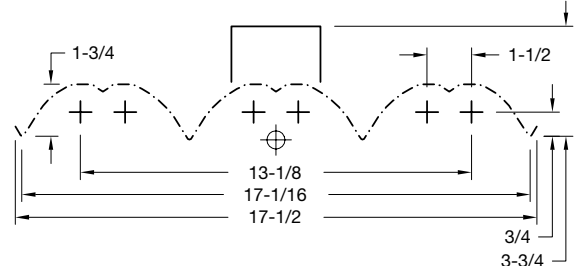

Photometric Report

Plane	0-Deg	90-Deg
Spacing Criterion	1.2	1.0
Shielding Angles	1	8
Luminous Length	48.125	17.063

Side View Dimensions

GH4RA654UNIV10CSPF | Green Hi Bay 4' 54w T5HO 6-Lamp with 10' cord only and single packed

Zonal Lumen Summary

Zone	Lumens	% Lamp	% Fixt.
0-30	8429	31.6	35.5
0-40	12730	47.7	53.7
0-60	19853	74.4	83.7
0-90	23727	88.9	100.0
90-180	0	0.0	0.0
0-180	23727	88.9	100.0

Total Luminaire Efficiency = 88.9%

Photometric Report

Plane	0-Deg	90-Deg
Spacing Criterion	1.3	0.9
Shielding Angles	1	9
Luminous Length	48.125	17.063

Side View Dimensions

Photometric Data by Independent Testing Lab. ITL Boulder.