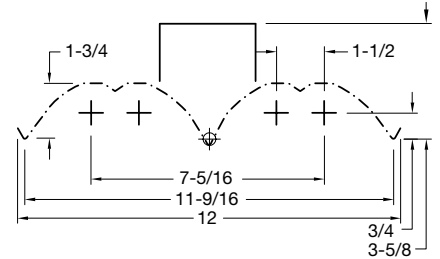

Side View Dimensions

GH4RA632UNIH10CSPF | Green Hi Bay 4' 32w T8 6-Lamp HBF with 10' cord only and single packed

Zonal Lumen Summary

Zone	Lumens	% Lamp	% Fixt.
0-30	5415	25.9	32.3
0-40	8552	40.9	51.0
0-60	14012	67.1	84.3
0-90	16619	79.6	100.0
90-180	0	0.0	0.0
0-180	16619	79.6	100.0

Total Luminaire Efficiency = 79.2%

Photometric Report

Plane	0-Deg	90-Deg
Spacing Criterion	1.2	1.0
Shielding Angles	1	8
Luminous Length	48.125	17.063