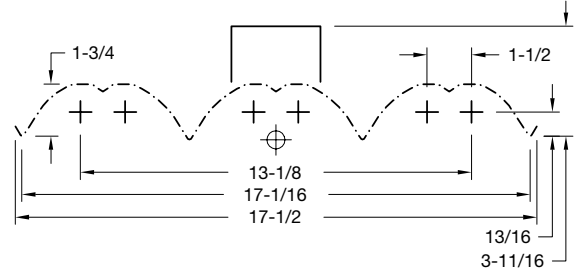

Photometric Report

Plane	0-Deg	90-Deg
Spacing Criterion	1.2	1.0
Shielding Angles	1	8
Luminous Length	48.125	17.063

Side View Dimensions

GH4RA654UNIV10CSPF | Green Hi Bay 4' 54w T5HO 6-Lamp with 10' cord only and single packed