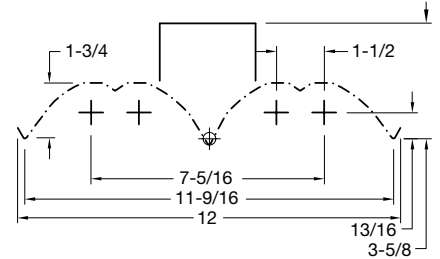

Total Luminaire Efficiency = 79.2%

Photometric Report

Plane	0-Deg	90-Deg
Spacing Criterion	1.2	1.0
Shielding Angles	1	6
Luminous Length	48.125	11.563

Side View Dimensions

GH4RA454UNIV10CSPF | Green Hi Bay 4' 54w T5HO 4-Lamp with 10' cord only and single packed